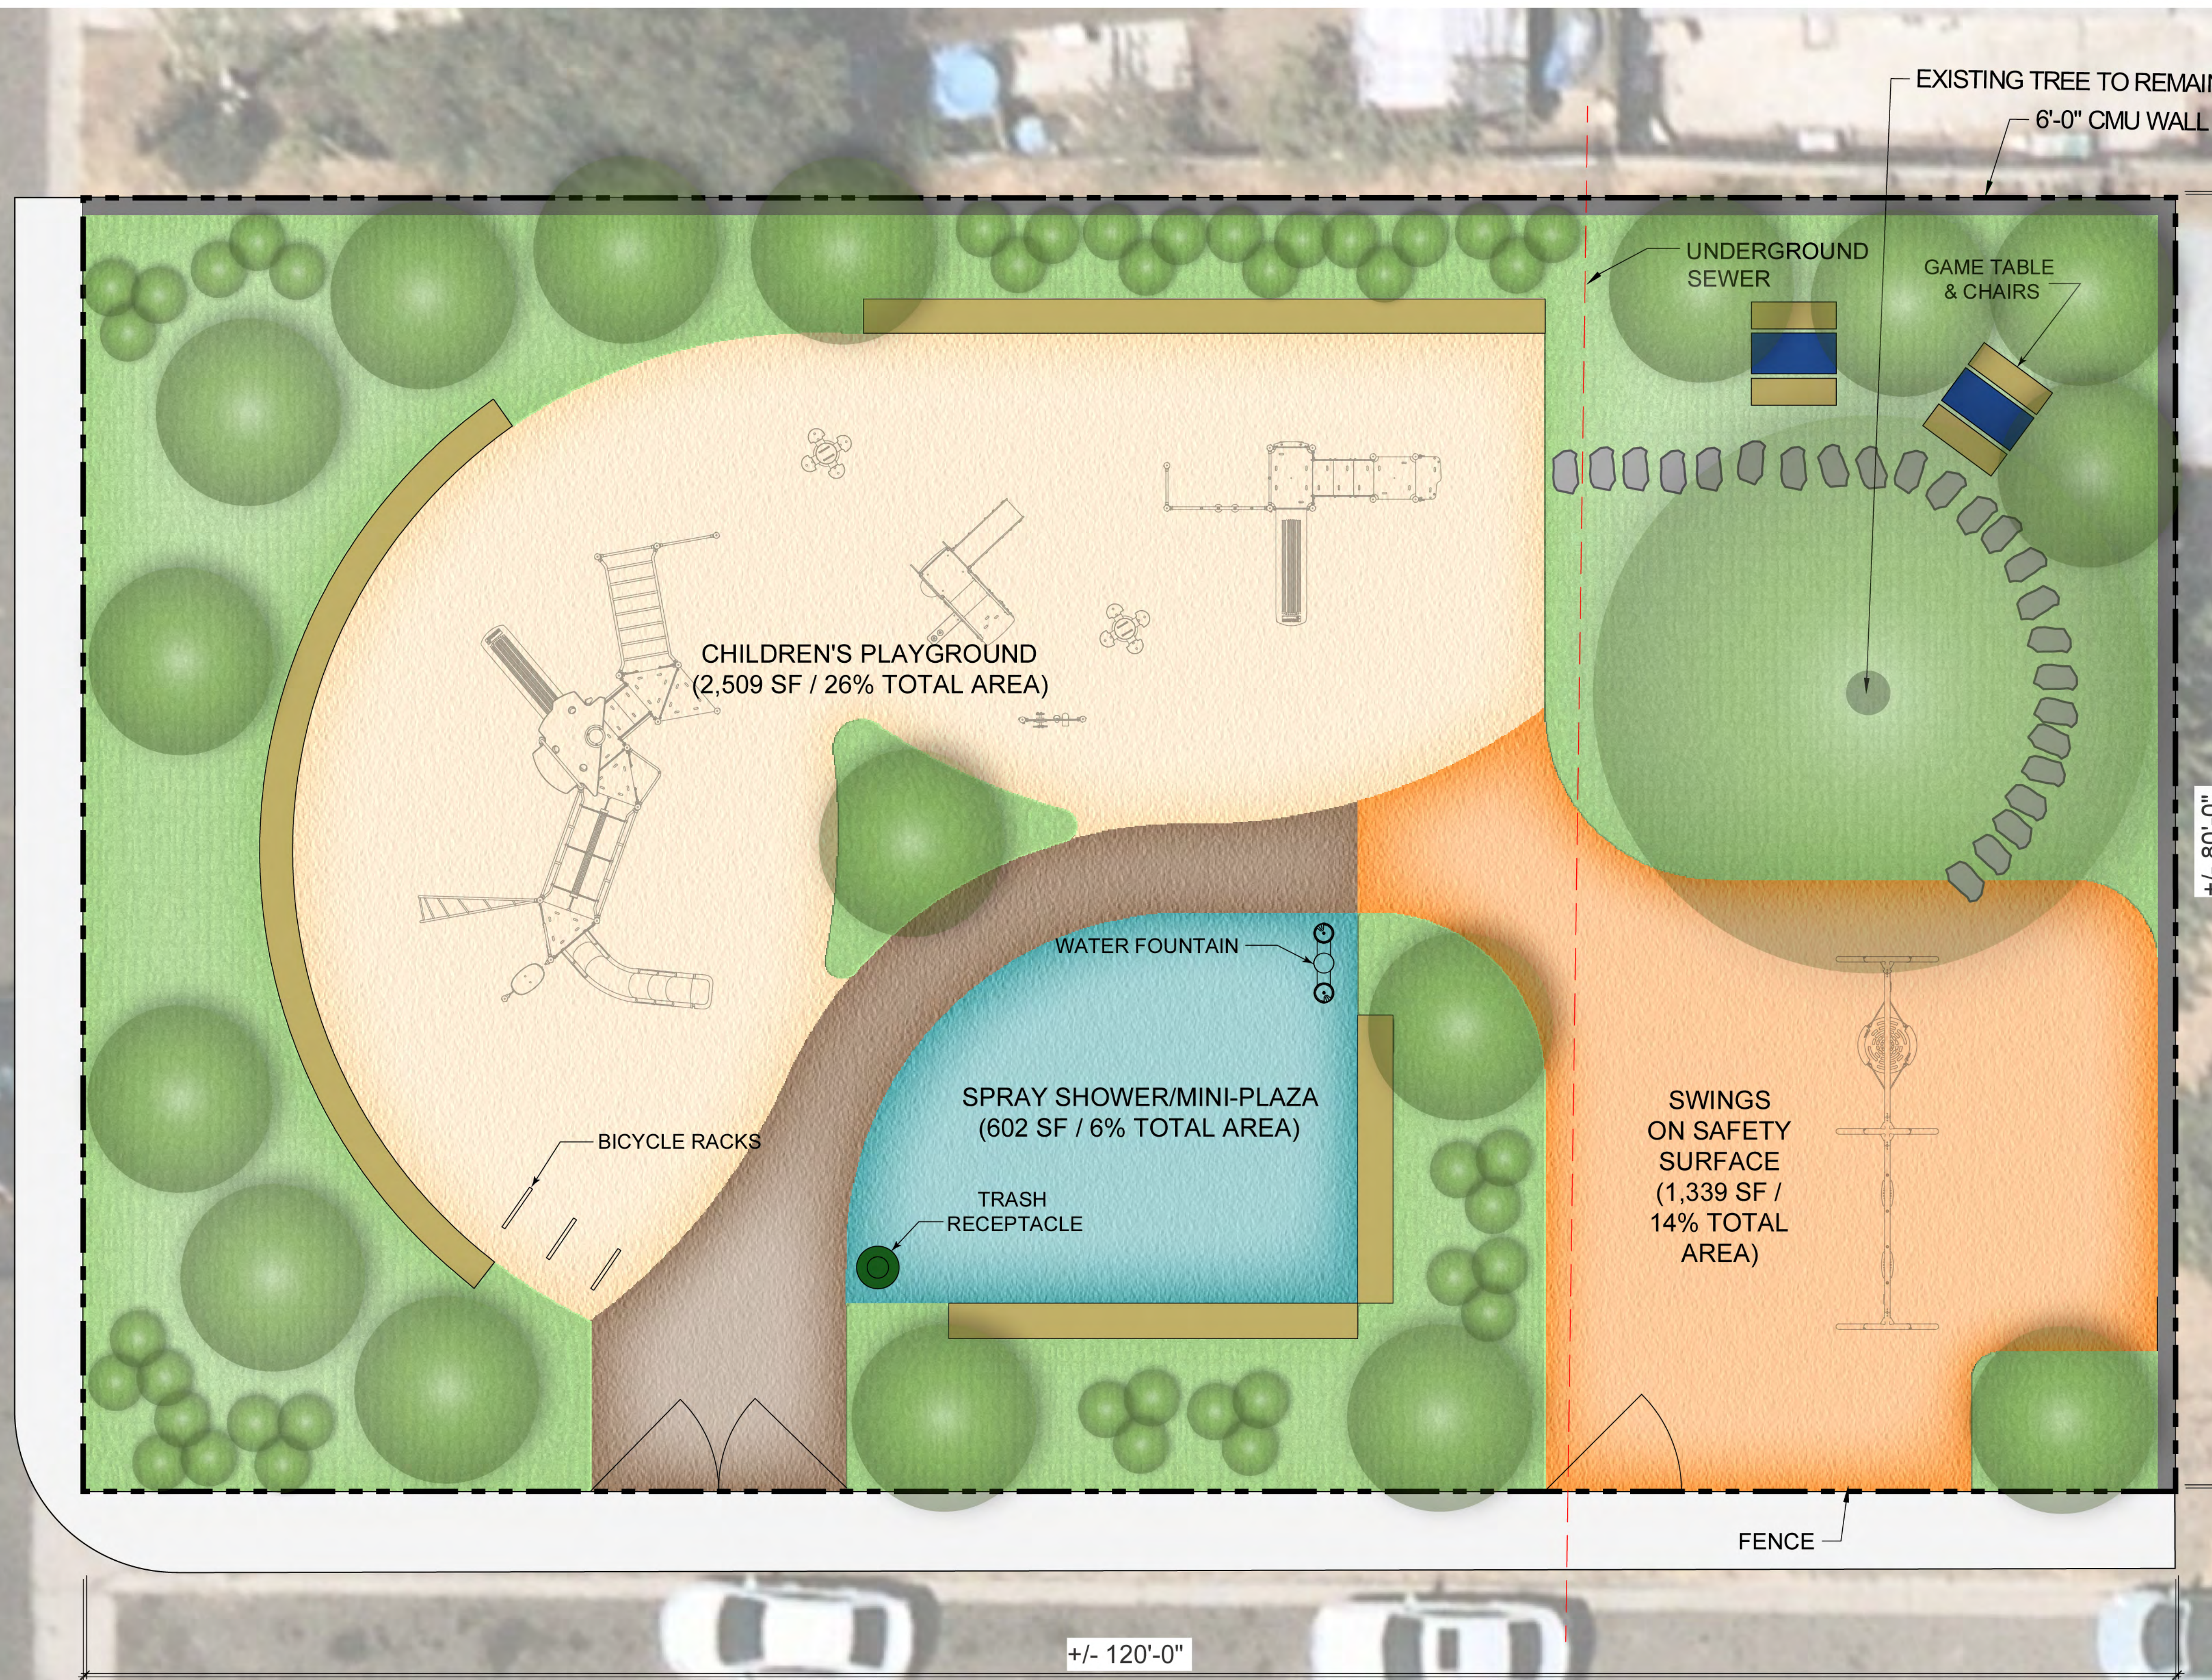

AVENIDA DE LA PLAZA

TOTAL AREA:	+/- 9,600	SF
PLAYGROUND:		
CHILDREN'S	+/- 2,124	SF
TEEN FITNESS/GYMNASTICS:		
	+/- 1,154	SF
BENCHES:	+/- 201	LF
GAME TABLES:	6	UNIT
NEW TREES:	30	UNIT
VEGETATION:	+/- 3,424	SF

LEGEND:

- PLANTING
- BENCHES
- WATER FEATURE/SPRAY
- TABLES & CHAIRS
- FITNESS EQUIPMENT
- PLAYGROUND 2-5 YEAR
- DRINKING FOUNTAIN
- TRASH RECEPTACLE

NOTE: EXISTING TREE TO BE PROTECTED IN-PLACE

SCALE: 3/16" = 1'-0"

# CONCEPT 1

AVENIDA DE LA PLAZA

TOTAL AREA:	+/- 9,600	SF
CHILDREN'S PLAYGROUND:	+/- 2,509	SF
BENCHES:	+/- 141	LF UNIT
GAME TABLES:	2	UNIT
NEW TREES:	18	UNIT
VEGETATION:	+/- 3,784	SF

**LEGEND:**

- PLANTING
- BENCHES
- WATER FEATURE/SPRAY
- TABLES & CHAIRS
- FITNESS EQUIPMENT
- PLAYGROUND 2-5 YEAR
- DRINKING FOUNTAIN
- TRASH RECEPTACLE

NOTE: EXISTING TREE TO BE PROTECTED IN-PLACE

SCALE: 3/16" = 1'-0"

AVENIDA DE BENITO JUAREZ

CONCEPT 2

AVENIDA DE LA PLAZA

TOTAL AREA:	+/- 9,600	SF
PLAYGROUND:		
CHILDREN'S:	+/- 1,308	SF
TEEN FITNESS/GYMNASTICS:	+/- 1,406	SF
BENCHES:	+/- 118	LF
GAME TABLES:	2	UNIT
NEW TREES:	23	UNIT
VEGETATION:	+/- 4,332	SF