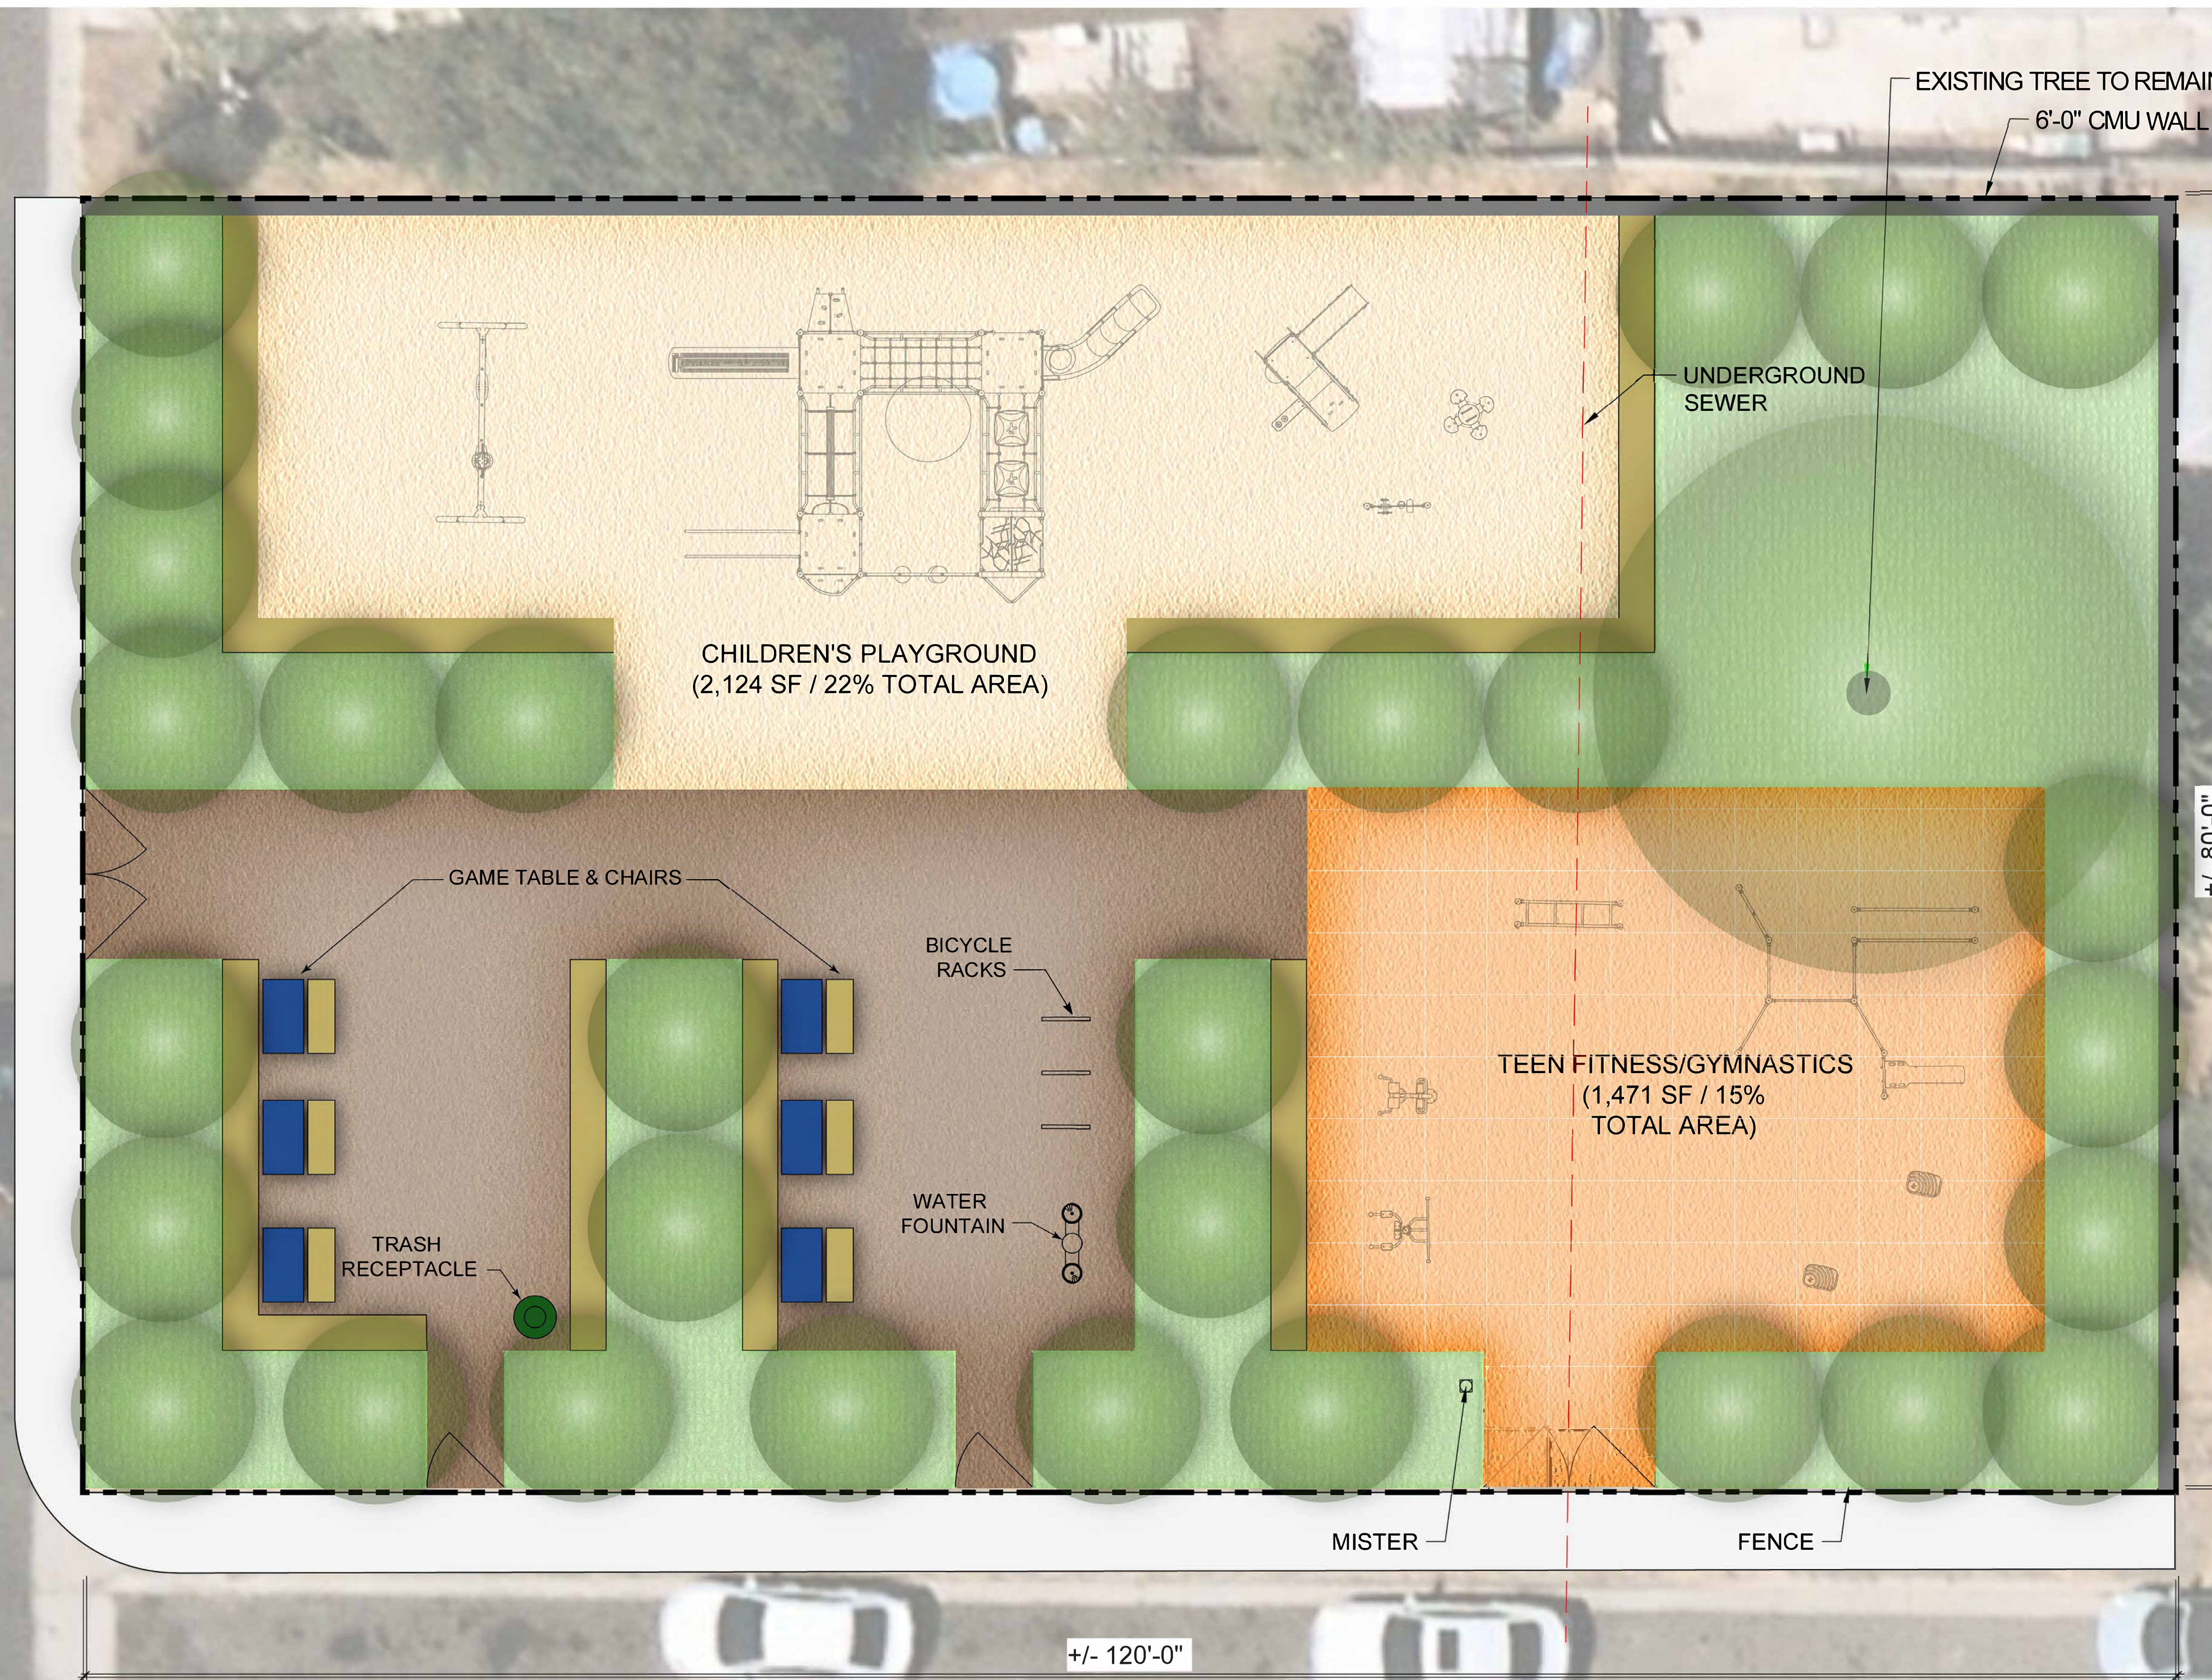

AVENIDA DE LA PLAZA

TOTAL AREA:	+/- 9,600	SF
PLAYGROUND:		
CHILDREN'S	+/- 2,124	SF
TEEN FITNESS/GYMNASTICS:		
	+/- 1,154	SF
BENCHES:	+/- 201	LF
GAME TABLES:	6	UNIT
NEW TREES:	30	UNIT
VEGETATION:	+/- 3,424	SF

LEGEND:

- PLANTING
- BENCHES
- WATER FEATURE/SPRAY
- TABLES & CHAIRS
- FITNESS EQUIPMENT
- PLAYGROUND 2-5 YEAR
- DRINKING FOUNTAIN
- TRASH RECEPTACLE

NOTE: EXISTING TREE TO BE PROTECTED IN-PLACE

SCALE: 3/16" = 1'-0"

# CONCEPT 1

AVENIDA DE LA PLAZA

TOTAL AREA:	+/- 9,600	SF
CHILDREN'S PLAYGROUND:	+/- 2,509	SF
BENCHES:	+/- 141	LF UNIT
GAME TABLES:	2	UNIT
NEW TREES:	18	UNIT
VEGETATION:	+/- 3,784	SF

**LEGEND:**

- PLANTING
- BENCHES
- WATER FEATURE/SPRAY
- TABLES & CHAIRS
- FITNESS EQUIPMENT
- PLAYGROUND 2-5 YEAR
- DRINKING FOUNTAIN
- TRASH RECEPTACLE

NOTE: EXISTING TREE TO BE PROTECTED IN-PLACE

SCALE: 3/16" = 1'-0"

AVENIDA DE BENITO JUAREZ

CONCEPT 2

AVENIDA DE LA PLAZA

TOTAL AREA:	+/- 9,600	SF
PLAYGROUND:		
CHILDREN'S:	+/- 1,308	SF
TEEN FITNESS/GYMNASTICS:	+/- 1,406	SF
BENCHES:	+/- 118	LF
GAME TABLES:	2	UNIT
NEW TREES:	23	UNIT
VEGETATION:	+/- 4,332	SF