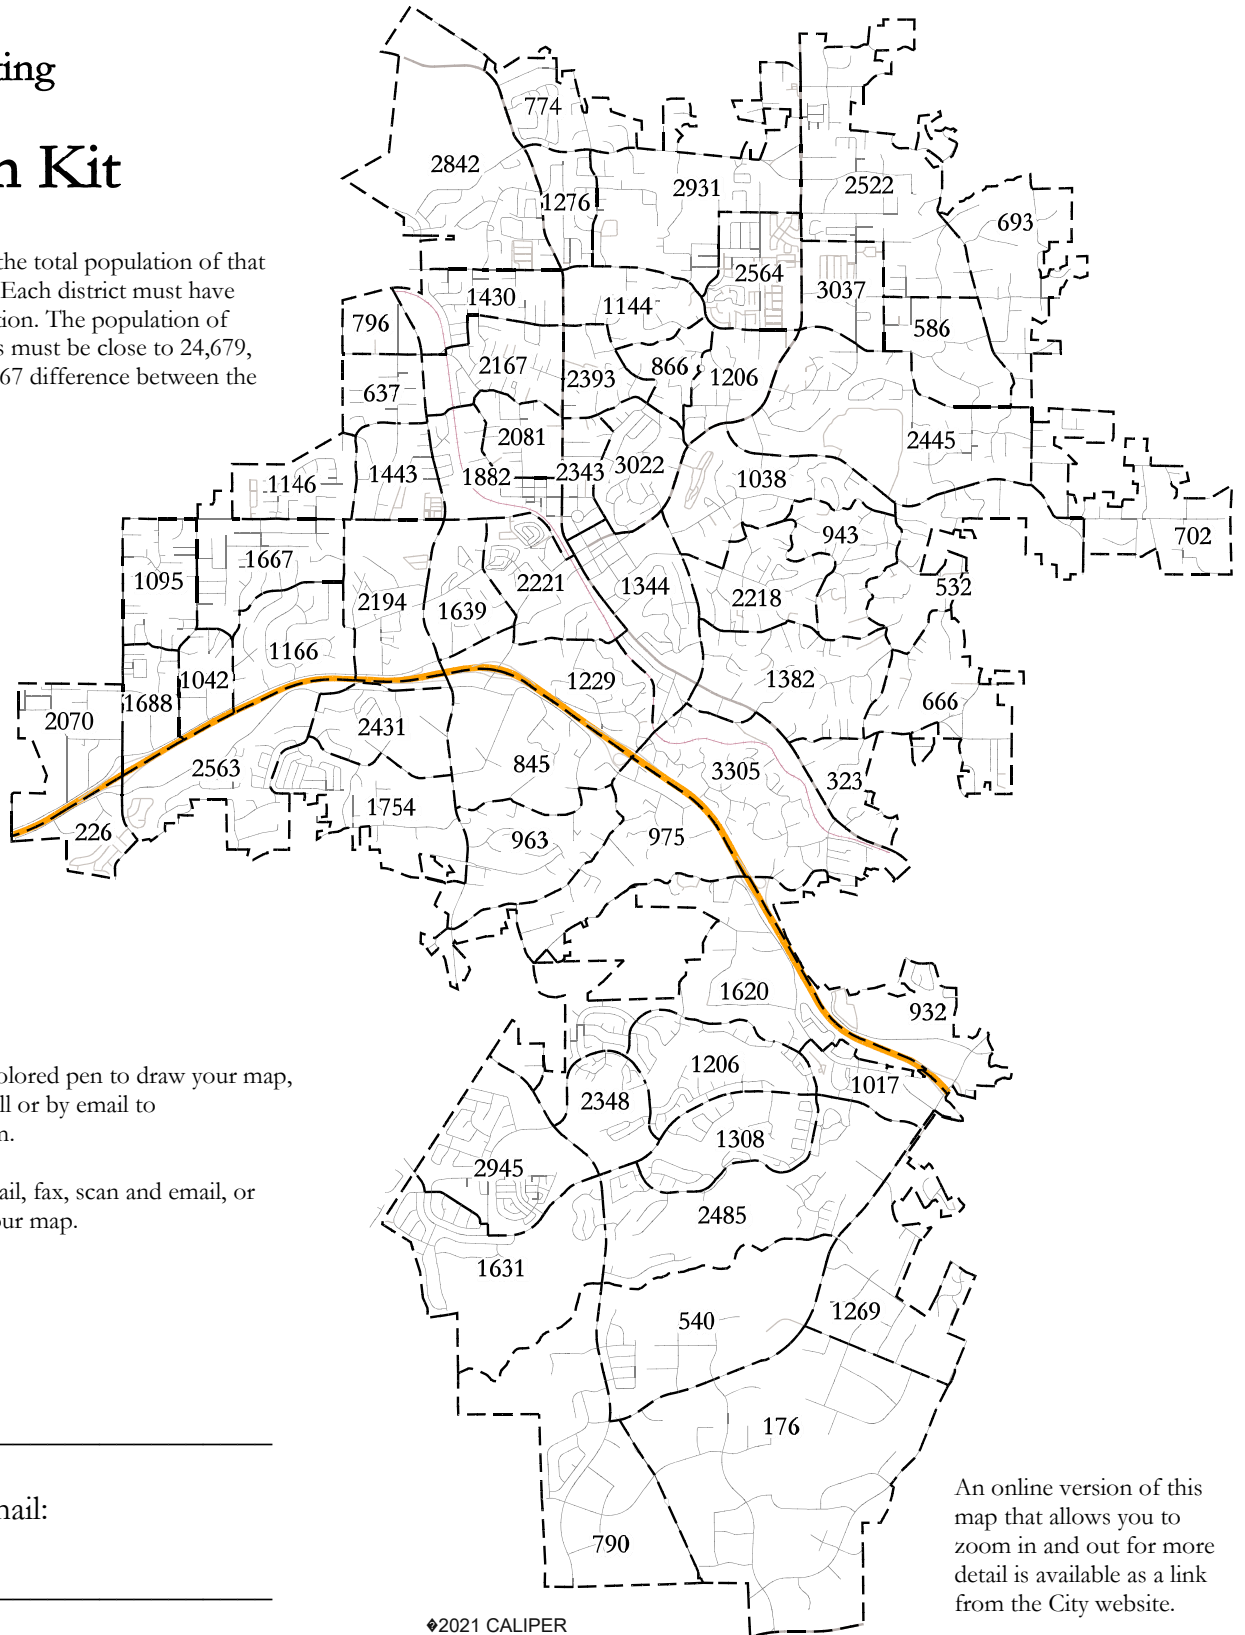

City of Vista 2021 Redistricting

Population Kit

Each number indicates the total population of that "population unit" area. Each district must have essentially equal population. The population of each of the four districts must be close to 24,679, with no more than a 2,467 difference between the largest and smallest.

Please use a thick dark-colored pen to draw your map, then submit it at City Hall or by email to vista@NDCresearch.com.

You can hand-deliver, mail, fax, scan and email, or photograph and email your map.

Name:

Phone and/or email:

An online version of this map that allows you to zoom in and out for more detail is available as a link from the City website.